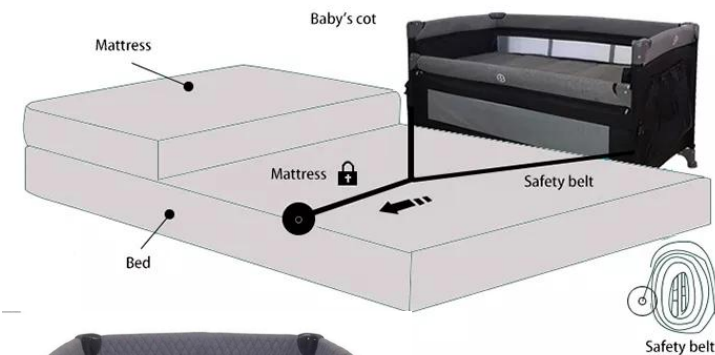

### Scope of application:

infants 0-36 months, weight within 15kg

Bedside Cot

www.resortssupply.com

**DABEN**  
One Stop Hotel & Resorts Supply

### Safety Belt Connection Way

Locking safety with belt inside